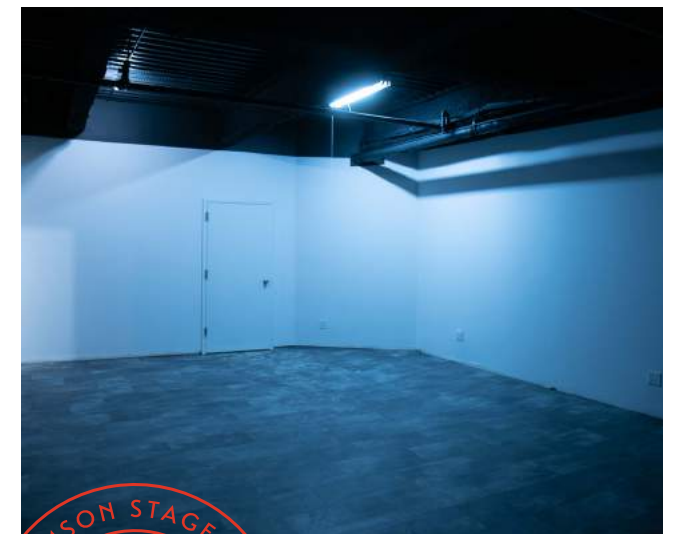

The full-service sound stage at Hicks is 100% soundproof. The space is also cool and silent, with 50 tons of silent HVAC – so no more sweltering under 25 10K lights. You can roll sound with the AC on, easy.