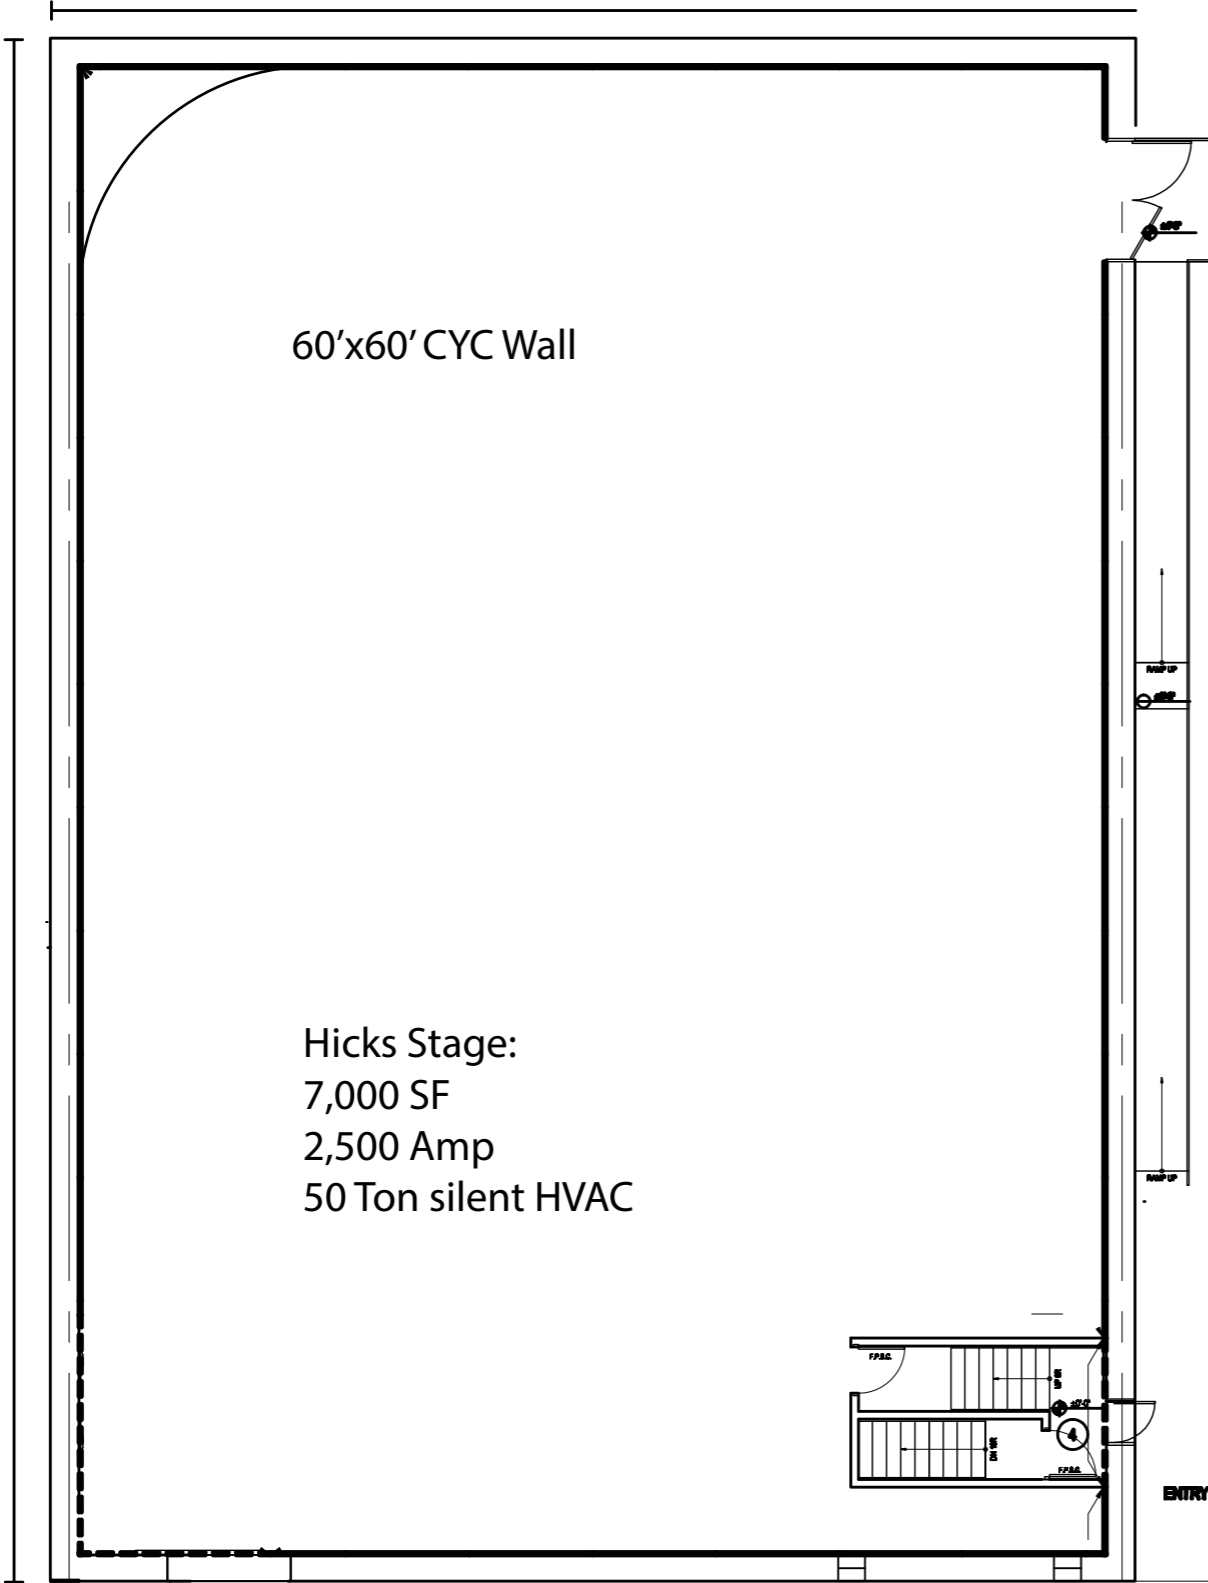

STUDIO

70'

100'

60'x60' CYC Wall

Hicks Stage:
7,000 SF
2,500 Amp
50 Ton silent HVAC

LOWER LEVEL